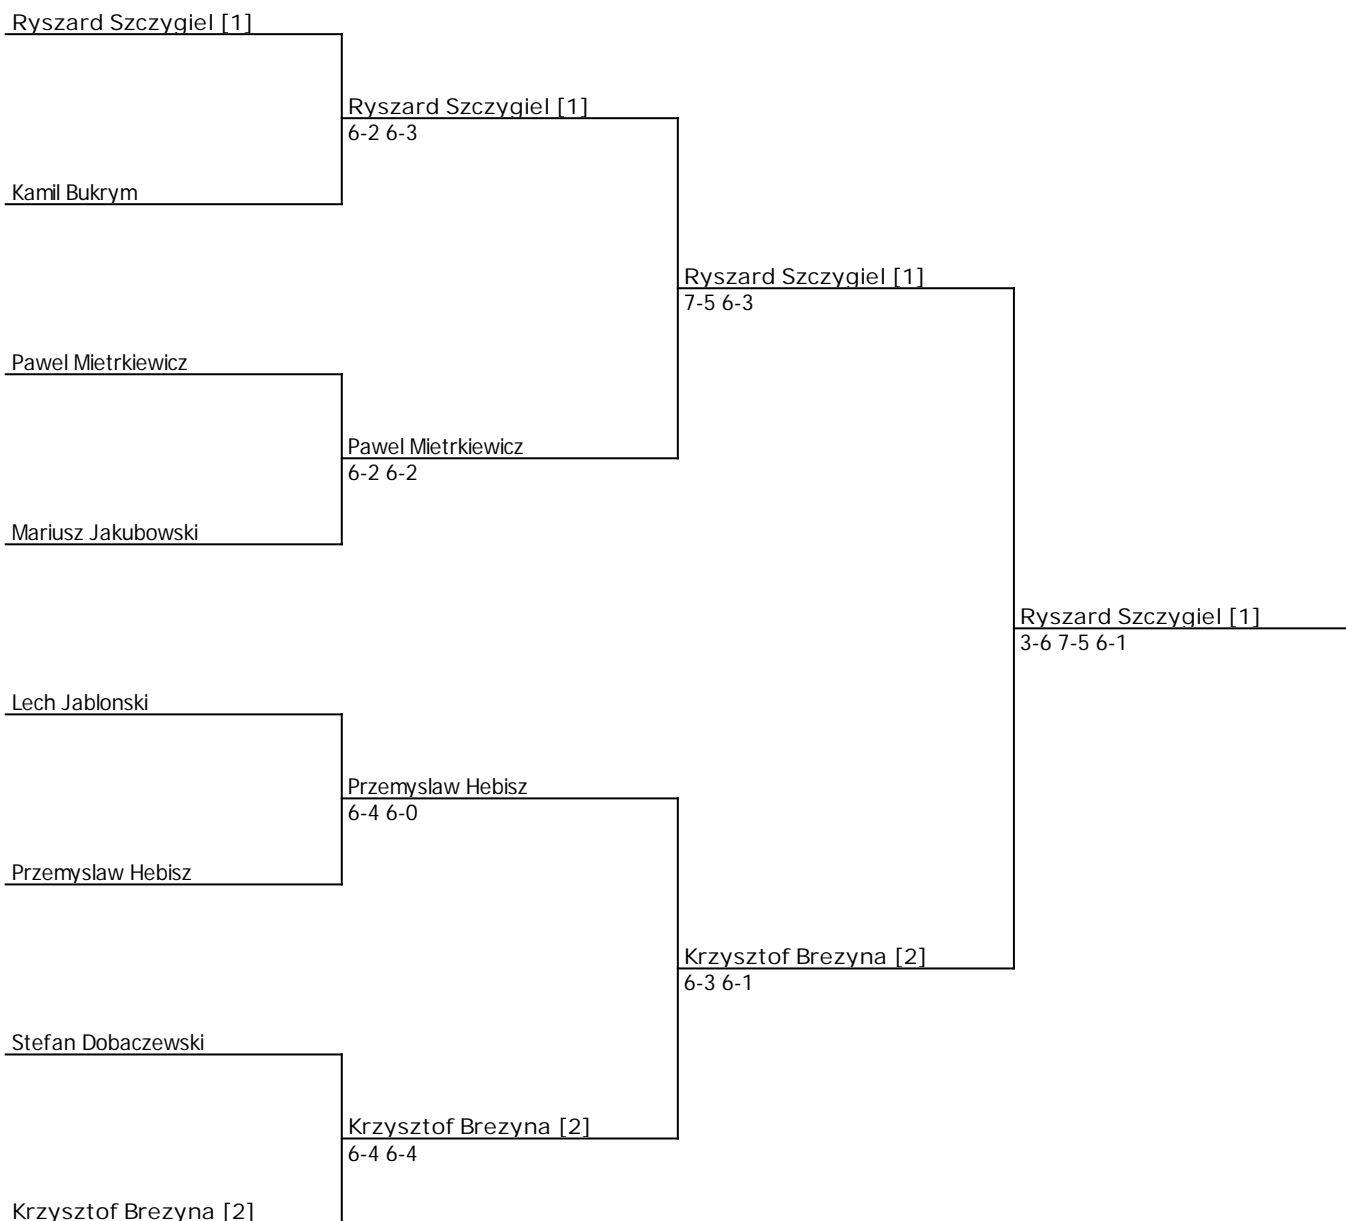

XXV Plock Orlen Polish Open

UNIQLO Wheelchair Tennis Tour

MS - MEN'S SINGLES CONSOLATION
CONSOLATION

UNIQLO
WHEELCHAIR
TENNIS TOUR

Week of
03 JUN 2019

City, Country
Plock, POL

Tourn. Key
WC-ITF2S-POL-01A-2019

ITF Referee
Bruno Tissiere

Quarterfinals

Semifinals

Final

Winner

www.itftennis.com

	# Seeded Players	# Alternates	Replacing	Draw date/time: 04 JUN 2019 16:58
	1 Ryszard Szczygiel			Last Direct Acceptance
	2 Krzysztof Brezyna			Mariusz Jakubowski (POL)
				Player representatives
				Ryszard Szczygiel
				Pawel Mitrkiewicz
				Signature
				Bruno Tissiere